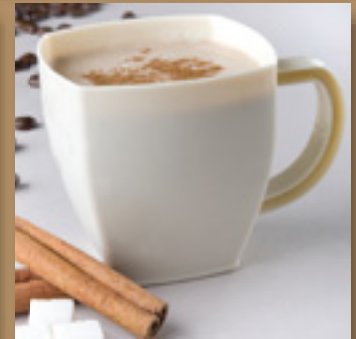

Squares

by EMI-Yoshi

Dare
to be
Square

*Square Mugs — Unexpected Shape.
Expected Style and Class.*

www.emiyoshi.com

Break away from the ordinary with Square Mugs. *Trendy and stylish, these mugs are exceptionally durable, easy to hold and make for a great setting when paired with our Square Plates.*

Available in four colors: Clear, White, Black and Bone.

Eight warm ounces of sophistication.

ITEM #	ITEM DESCRIPTION	COLORS	PACKING	WEIGHT	CUBE	DIMENSIONS
SM8C	8 oz. Square Mug	Clear	12/8 – 96	13 lb.	2.09	22.75 × 13.25 × 12
SM8W	8 oz. Square Mug	White	12/8 – 96	13 lb.	2.09	22.75 × 13.25 × 12
SM8BN	8 oz. Square Mug	Bone	12/8 – 96	13 lb.	2.09	22.75 × 13.25 × 12
SM8B	8 oz. Square Mug	Black	12/8 – 96	13 lb.	2.09	22.75 × 13.25 × 12