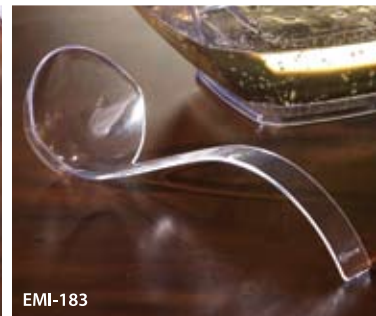

We're Making "Square" Refreshing

Quite possibly, it's the most contemporary punch bowl you've ever seen! Its sleek, square shape has a contemporary flair, and its 12 quart capacity holds a generous amount of punch.

Add our Squares Tumblers or Squares Mugs, and clear ladle to complete the look.

Item #	Description	Colors	Case Pk	Dimensions	Cube	Weight
EMI-SPB12C	"Squares" 12 qt. Punch Bowl	Clear	6	15 x 15 x 13	1.69	12.5 lbs.
EMI-ST8	"Squares" 8 oz. Tumbler	Clear	168-12/14	11 x 9 x 10.5	0.60	7.5 lbs.
EMI-SM8	"Squares" 8 oz. Mug	C, B, W, BN	96-12/8	23 x 13.5 x 12.5	2.25	13 lbs.
EMI-183	5 oz. Punch Ladle	C, B, W	48	15.75 x 13 x 10	1.18	8 lbs.